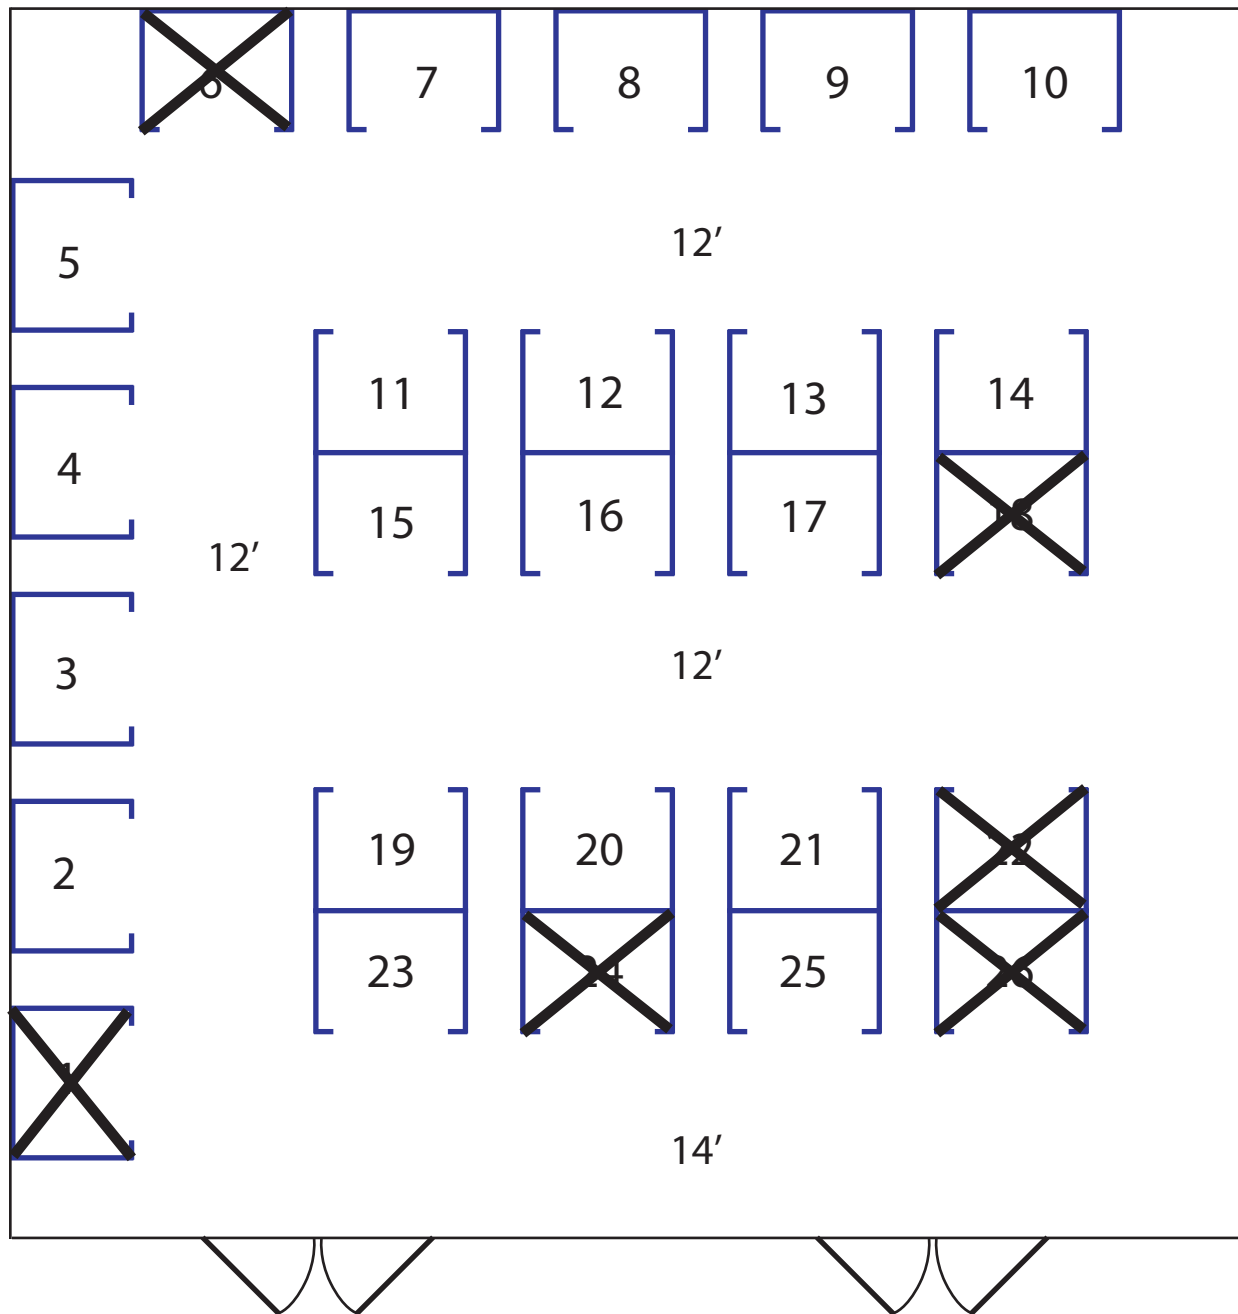

# 2012 Education EXPO Booth Layout

10'w x 8'd booths, aisles as indicated. 26 booths total.  
 A skirted table will be provided unless told otherwise.  
 Door locations are approximate.  
 Dotted line indicates folding wall to be opened during expo.