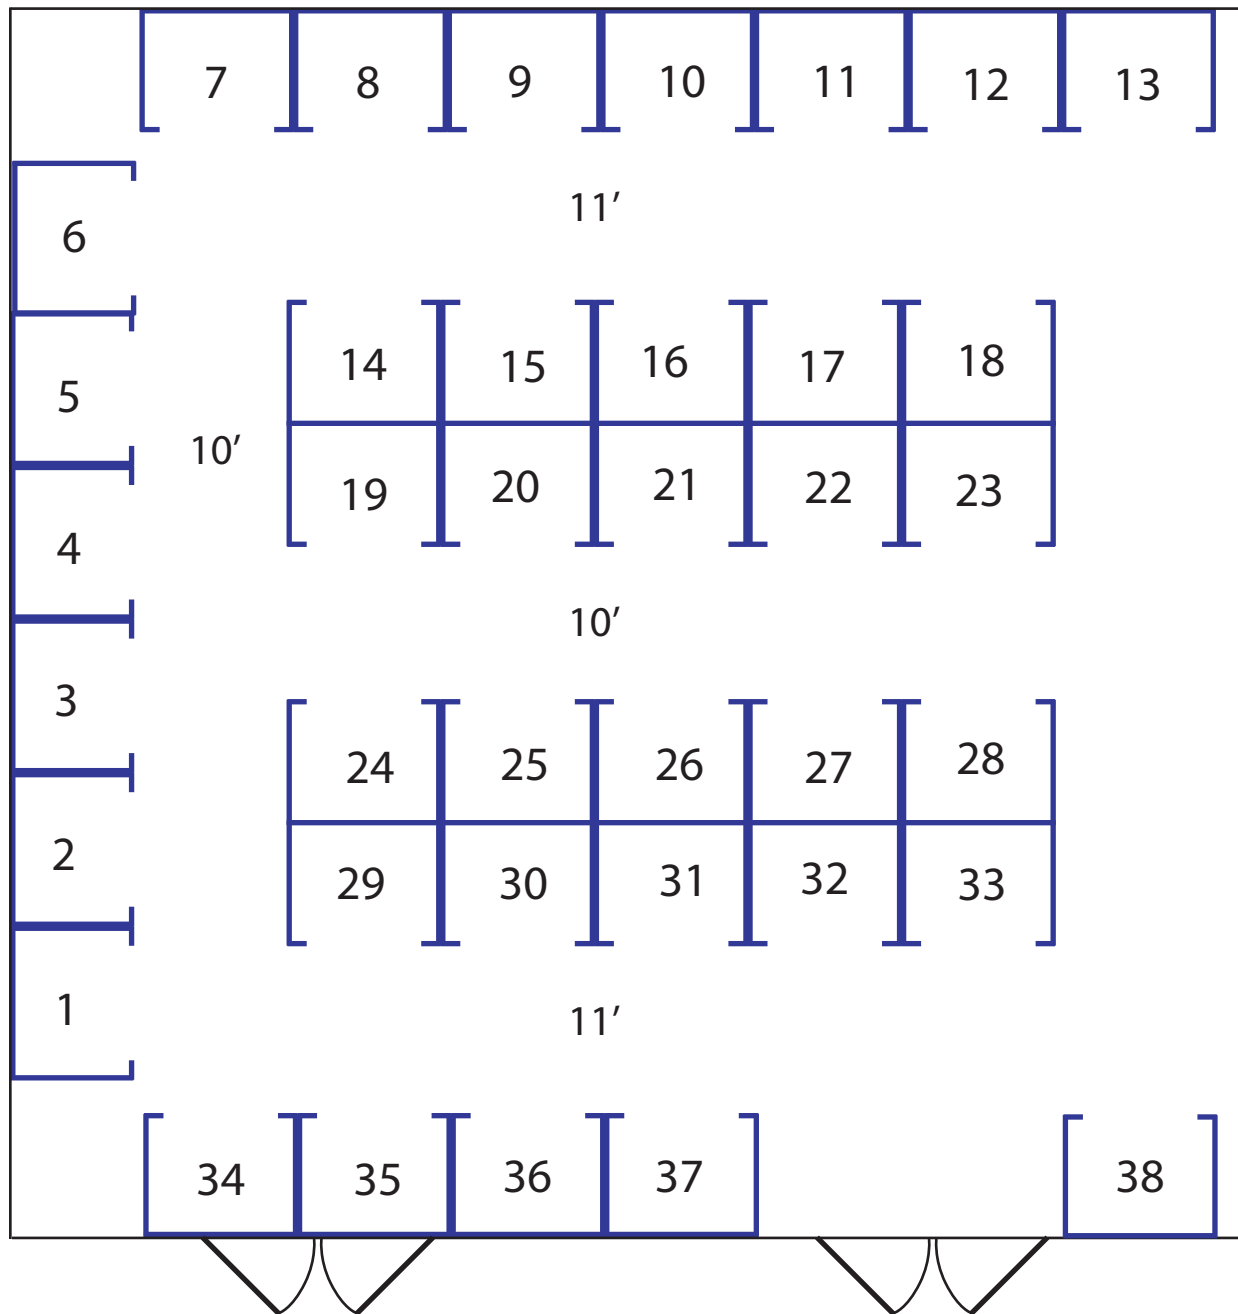

2008 Education EXPO Booth Layout

10'w x 8'd booths, aisles as indicated. 38 booths total.
 Door locations are approximate.
 Dotted line indicates folding wall to be opened during expo.