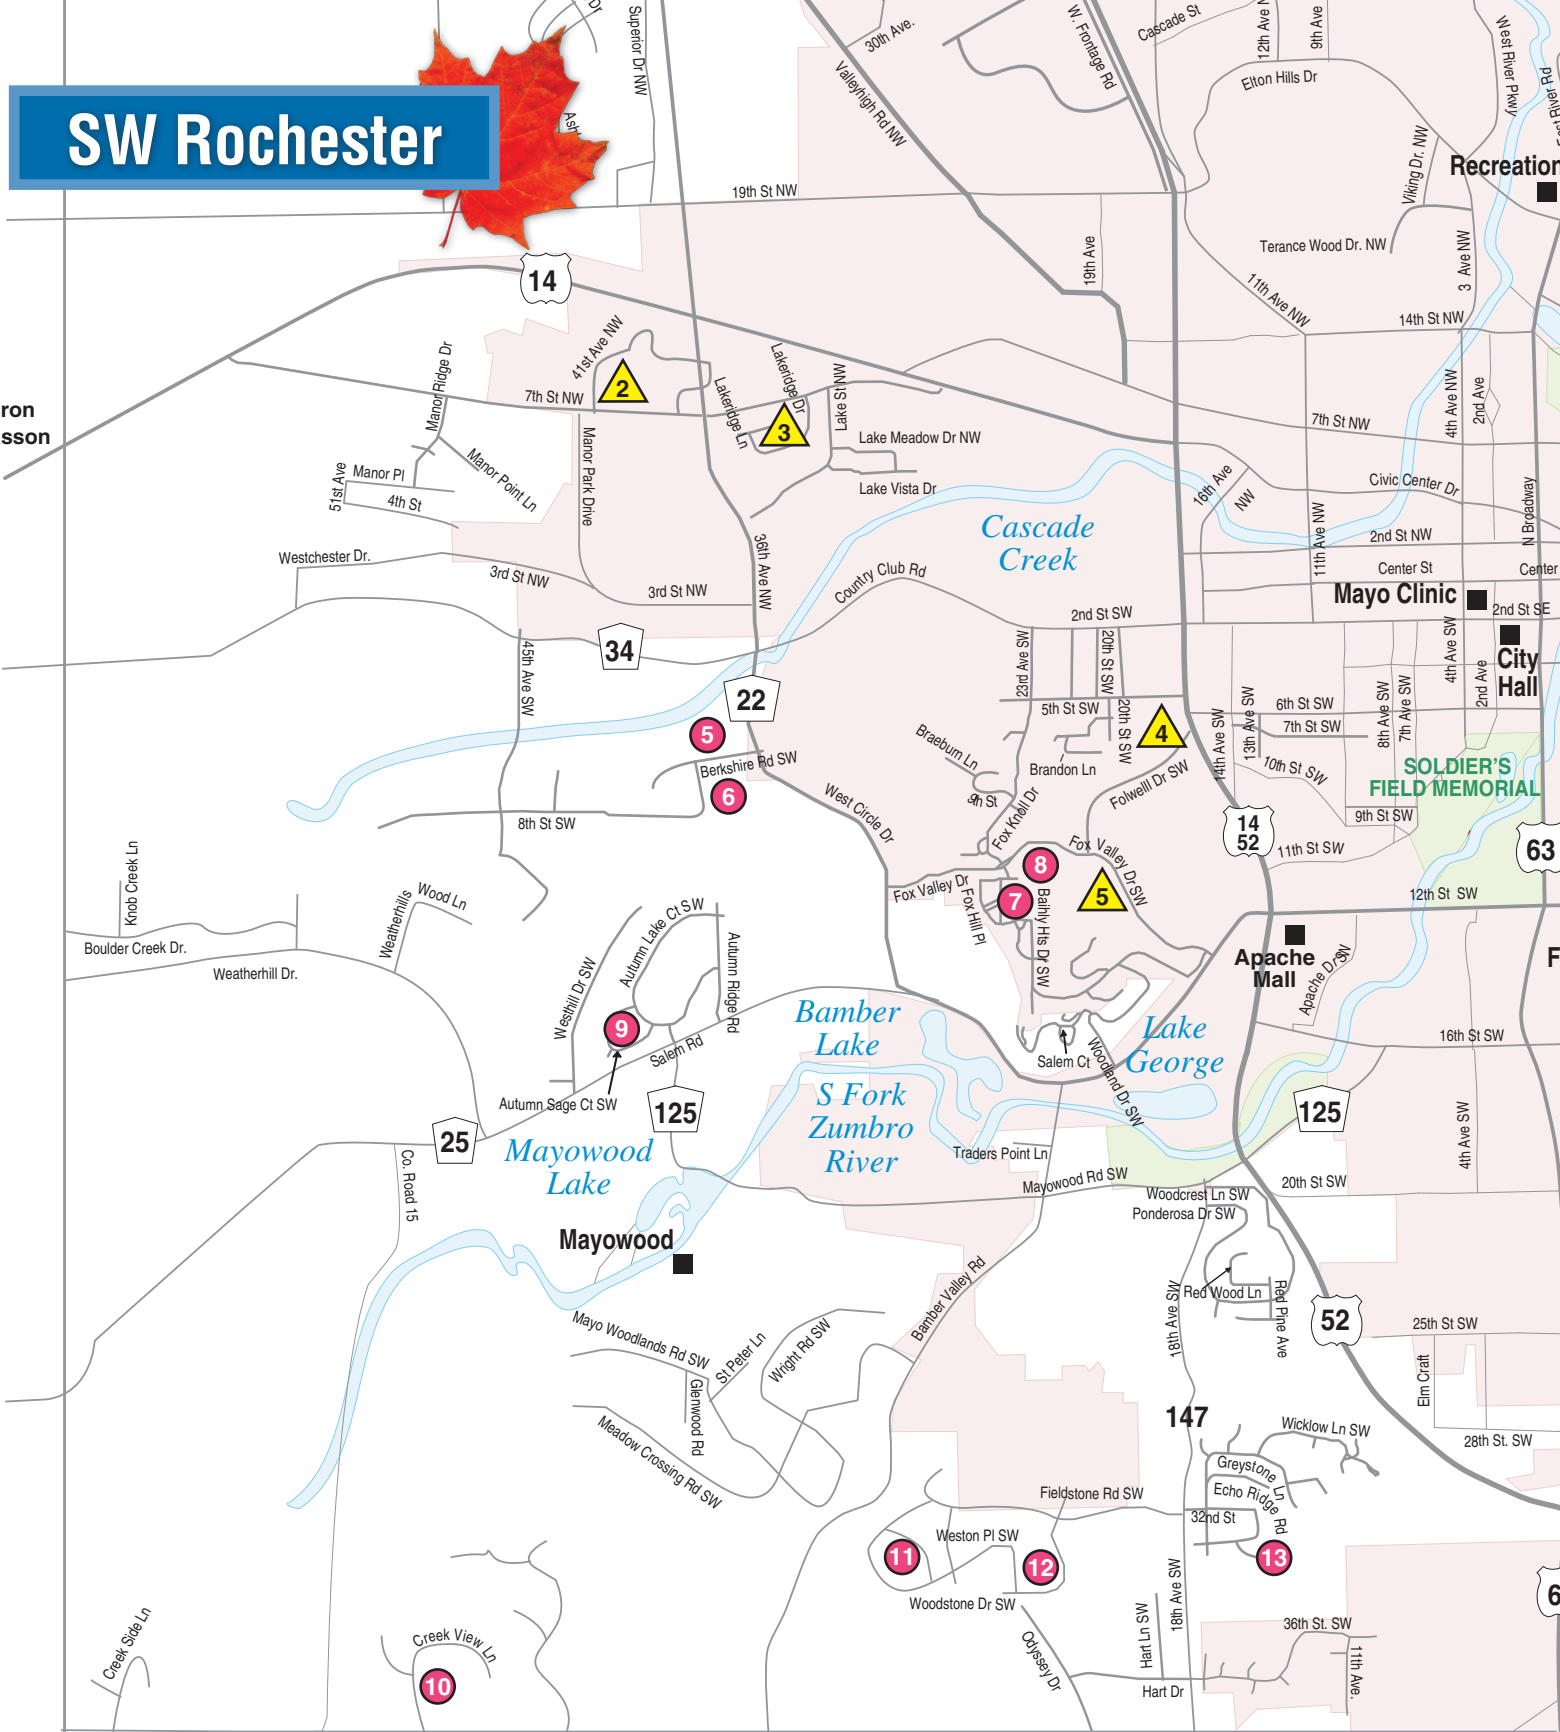

SW Rochester

To: Byron
Kasson

Legend

Remodelers Tour

Fall Showcase