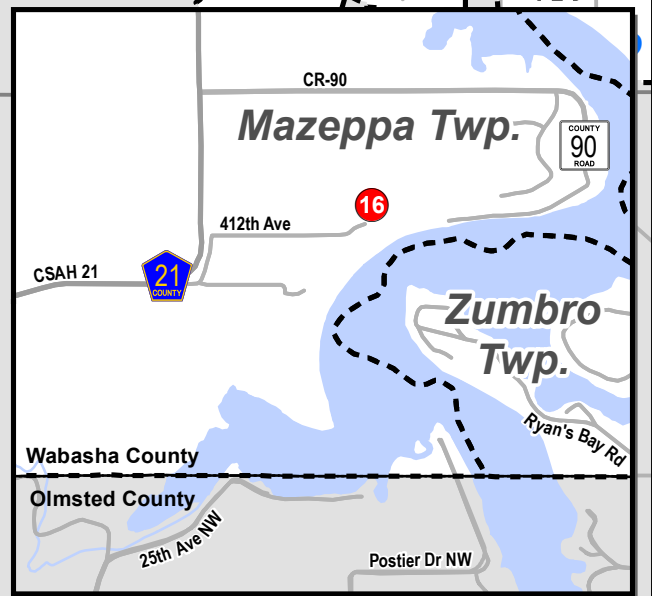

14 COUNTY

3 COUNTY

3 COUNTY

34 COUNTY

CR-90

Mazeppa Twp.

COUNTY 90 ROAD

412th Ave

CSAH 21

Zumbro Twp.

Ryan's Bay Rd

Wabasha County

Olmsted County

25th Ave NW

Postier Dr NW

85th St NW

55th St NW

Duval PI NW

Nicklaus Dr NW

50th AVE NW

Castley Dr NW

51st St NW

55th Ave NW

61st Ave NW

60th Ave NW