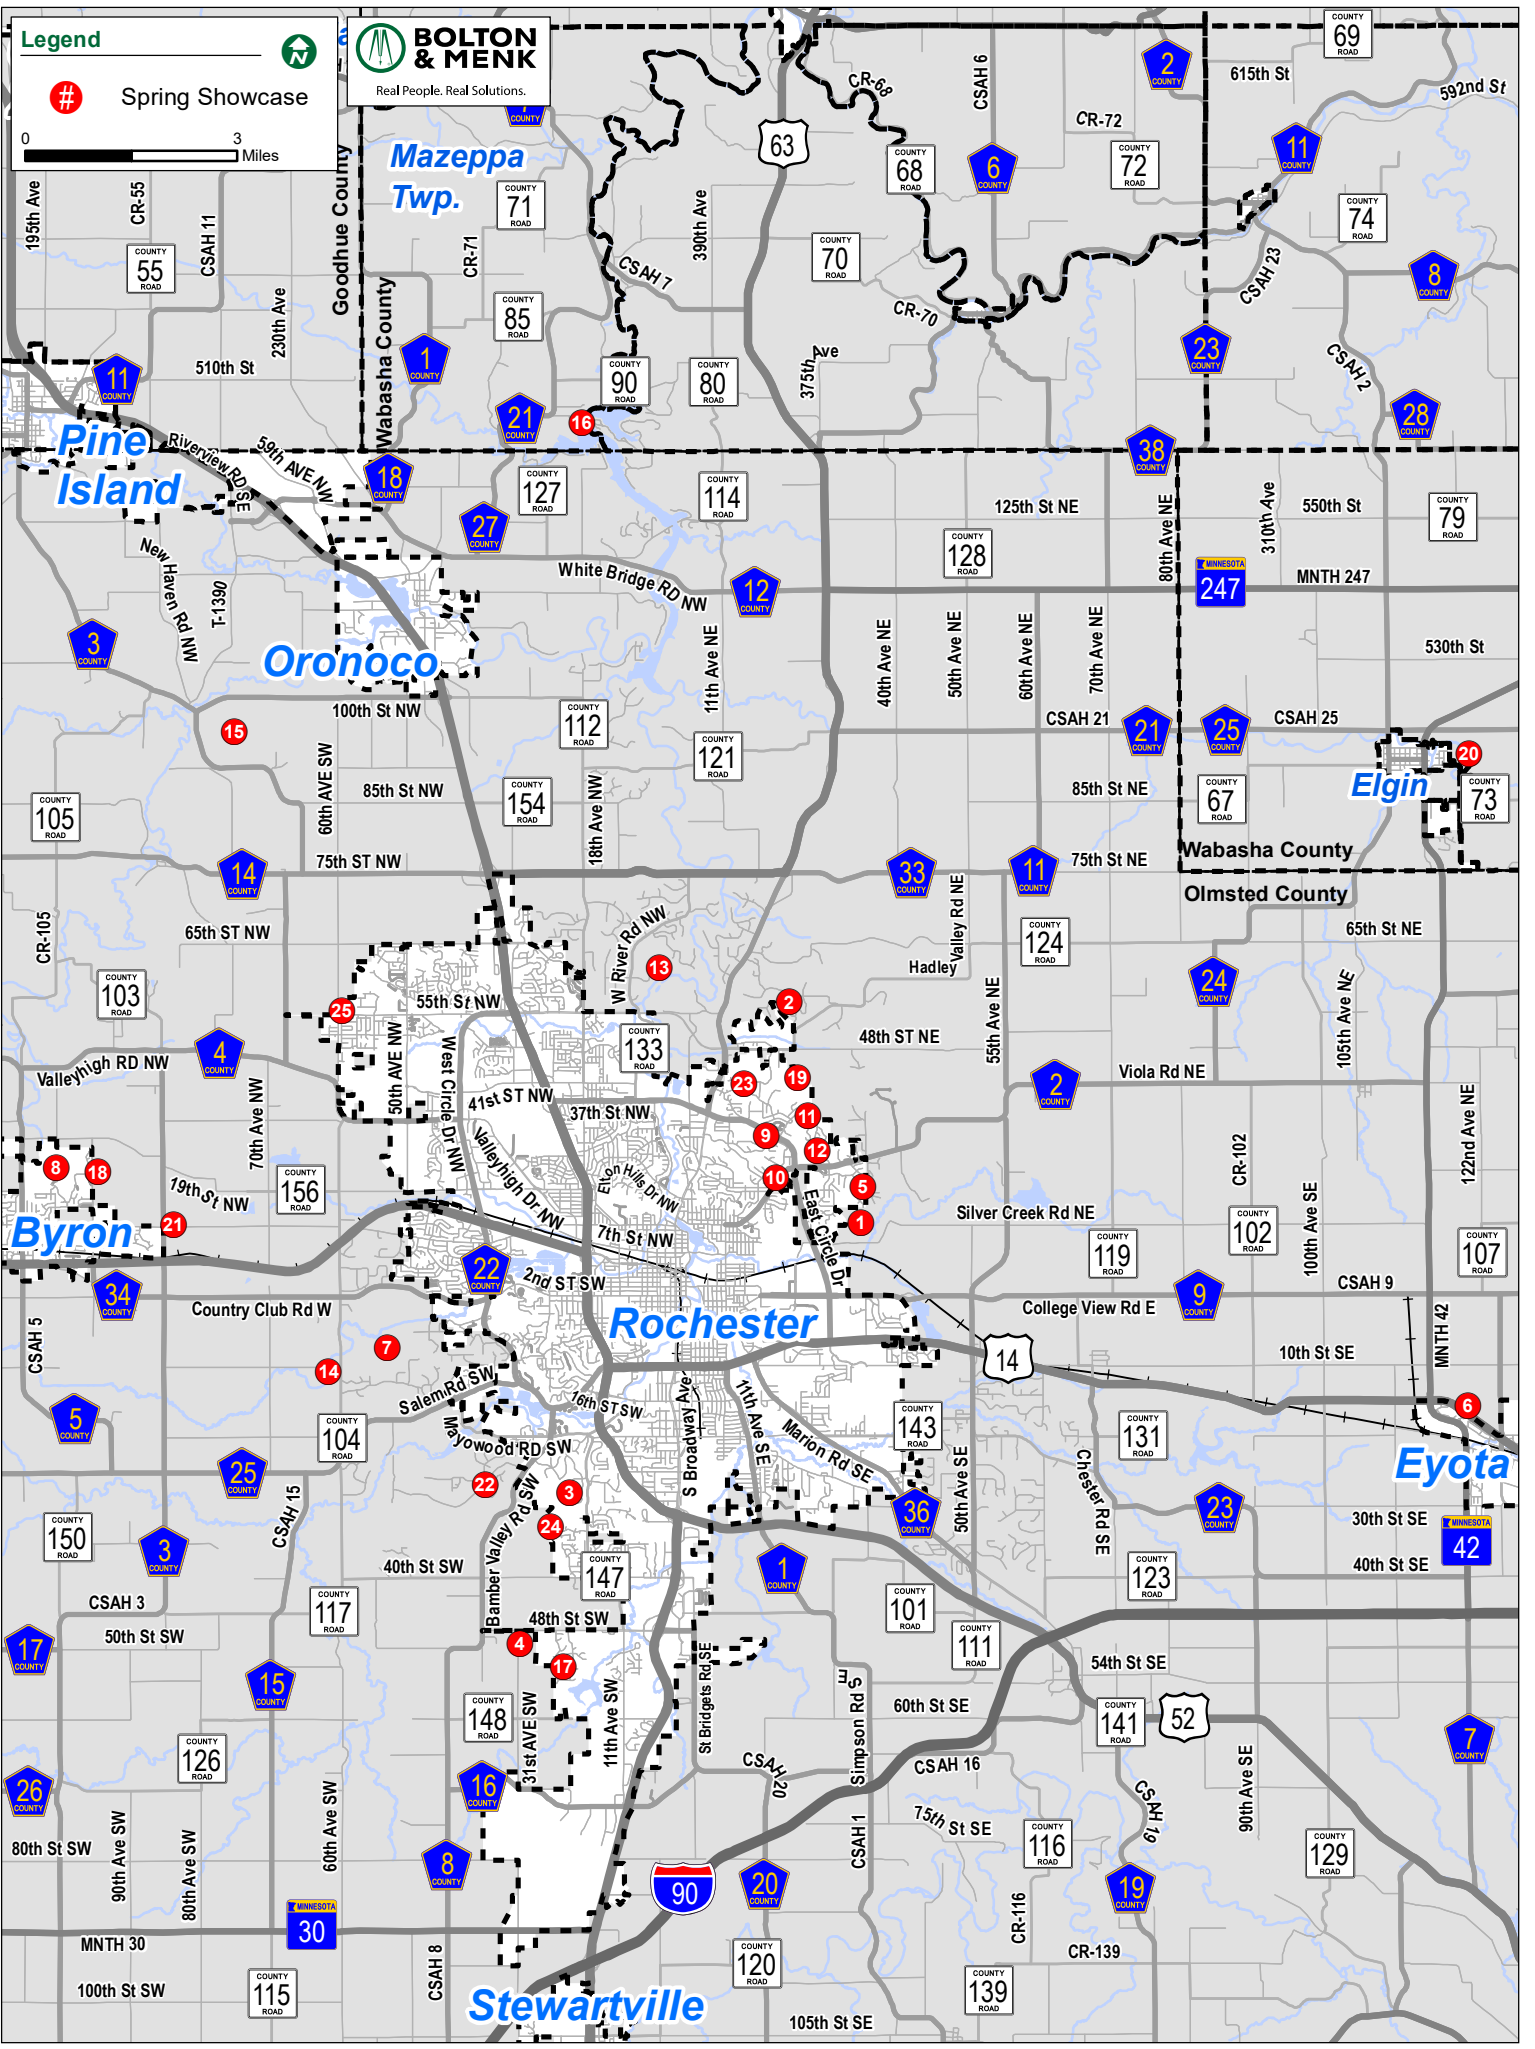

**Legend**

# Spring Showcase

0 3 Miles

**BOLTON & MENK**  
Real People. Real Solutions.

**Stewartville**

**Eyota**

**Rochester**

**Oronoco**

**Pine Island**

**Mazeppa Twp.**

**Elgin**

**Wabasha County**

**Olmsted County**

**Wabasha County**

**Goodhue County**

**Goodhue County**

**Byron**