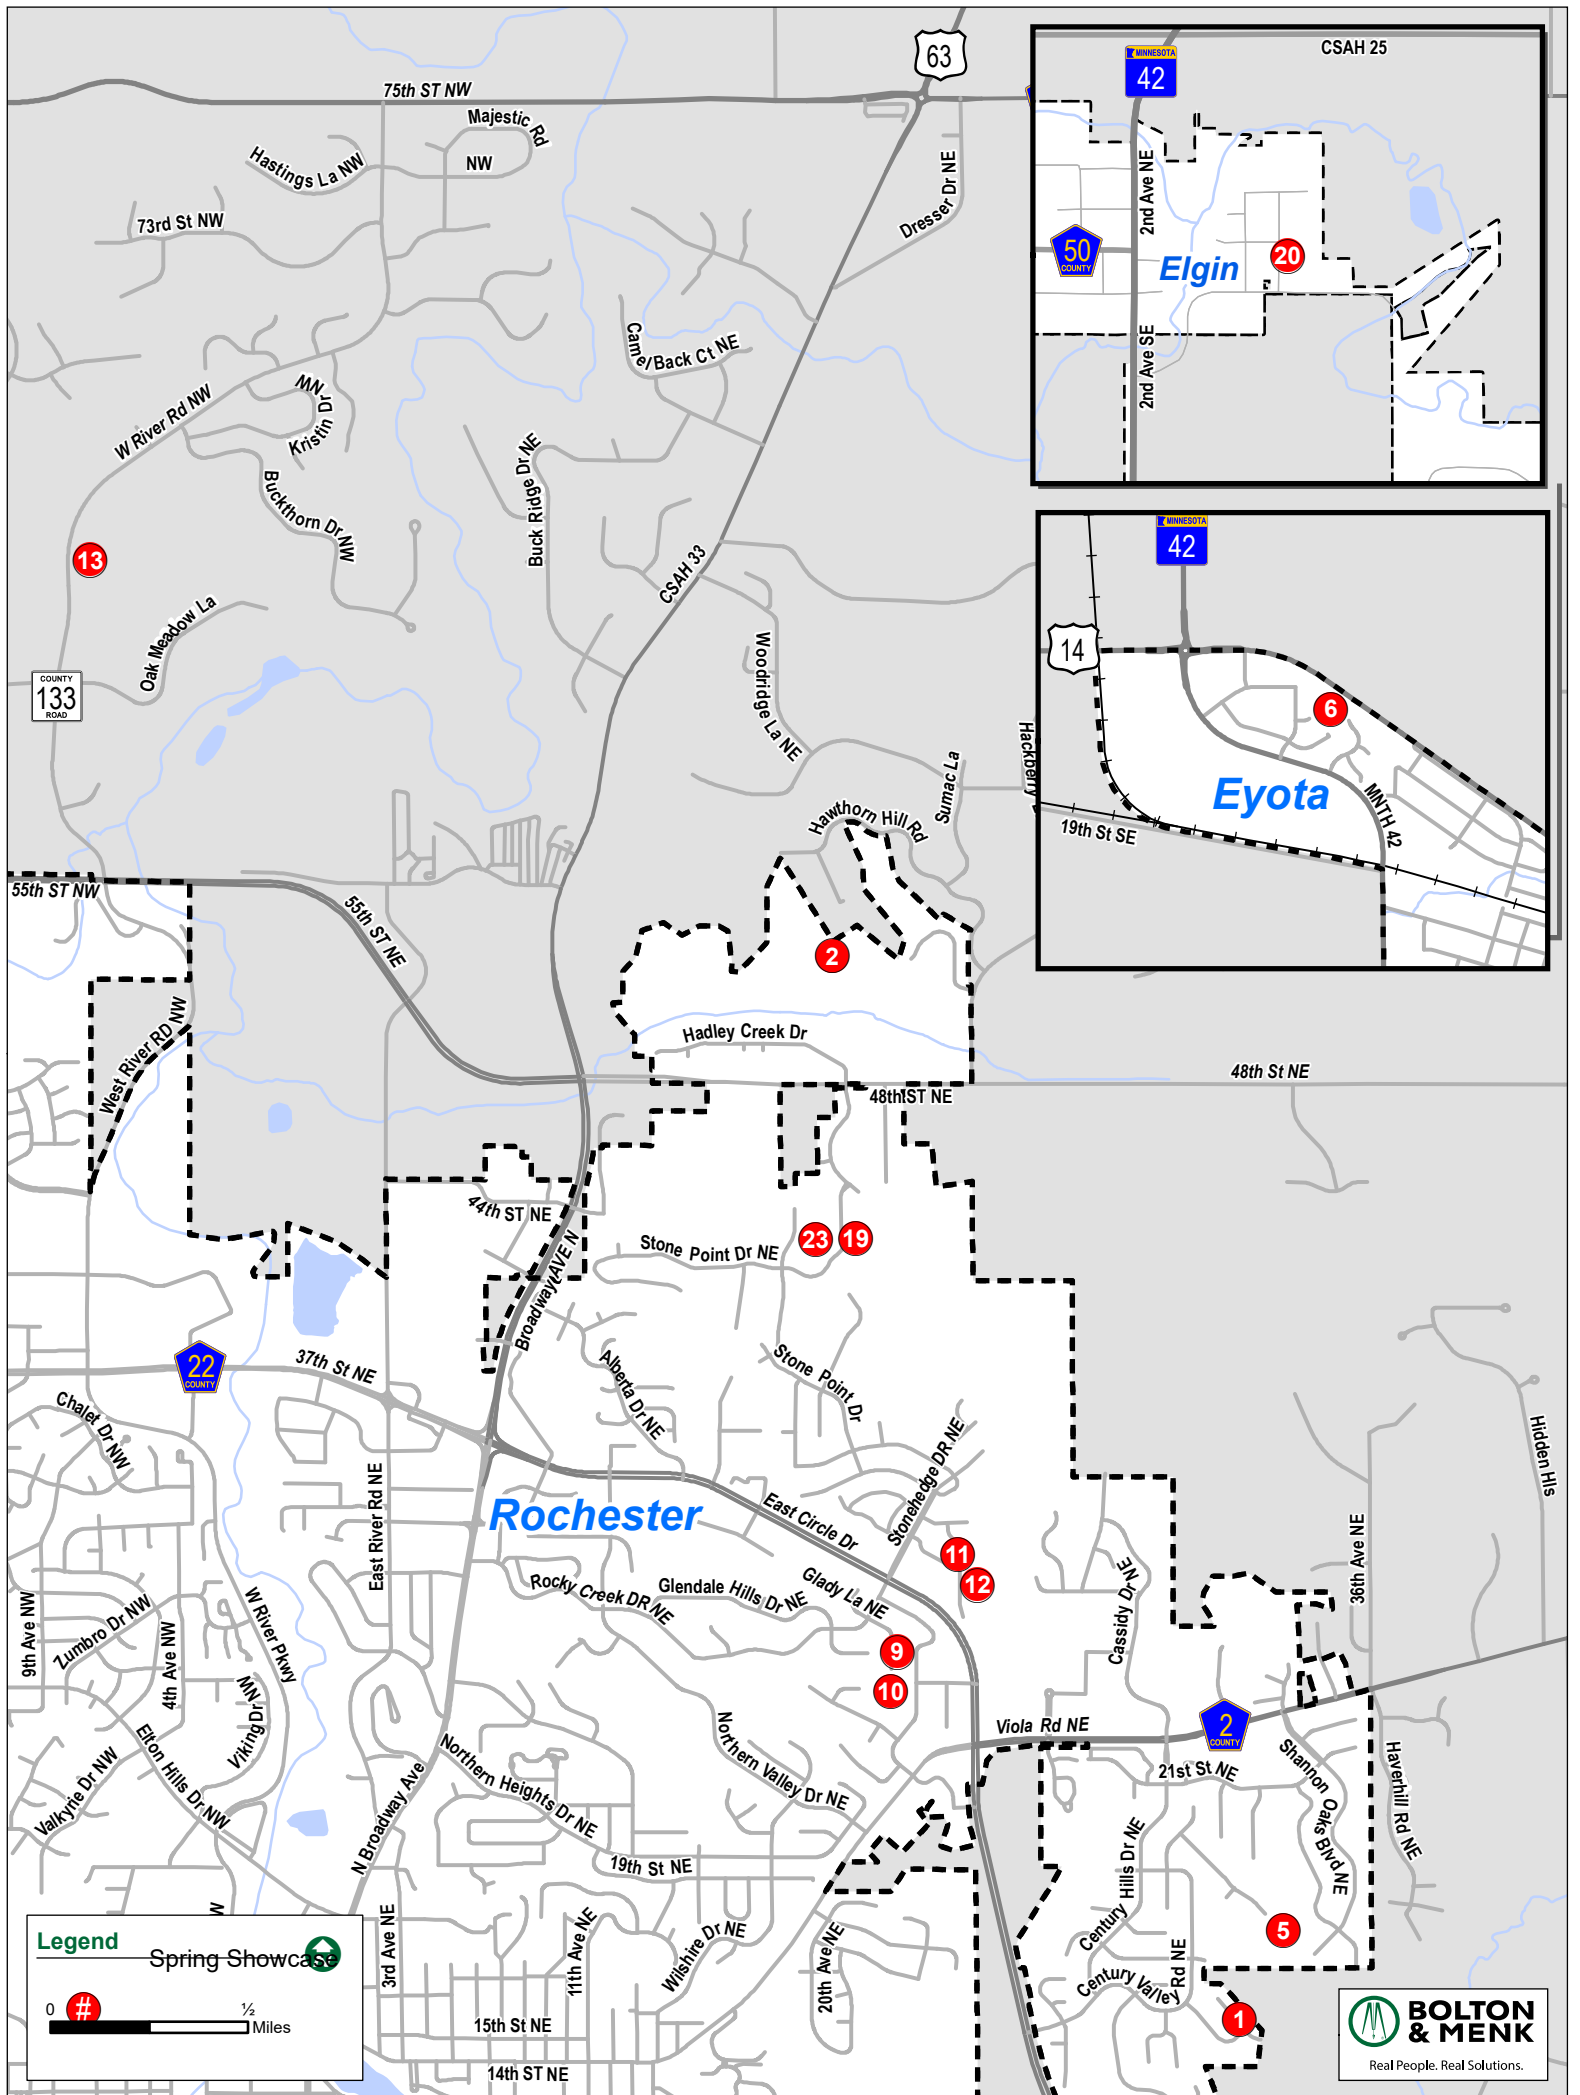

# 2021 SPRING SHOWCASE OF HOMES MAP

# NORTHWEST ROCHESTER & BYRON

# NORTHEAST ROCHESTER, ELGIN & EYOTA

# SOUTHWEST ROCHESTER