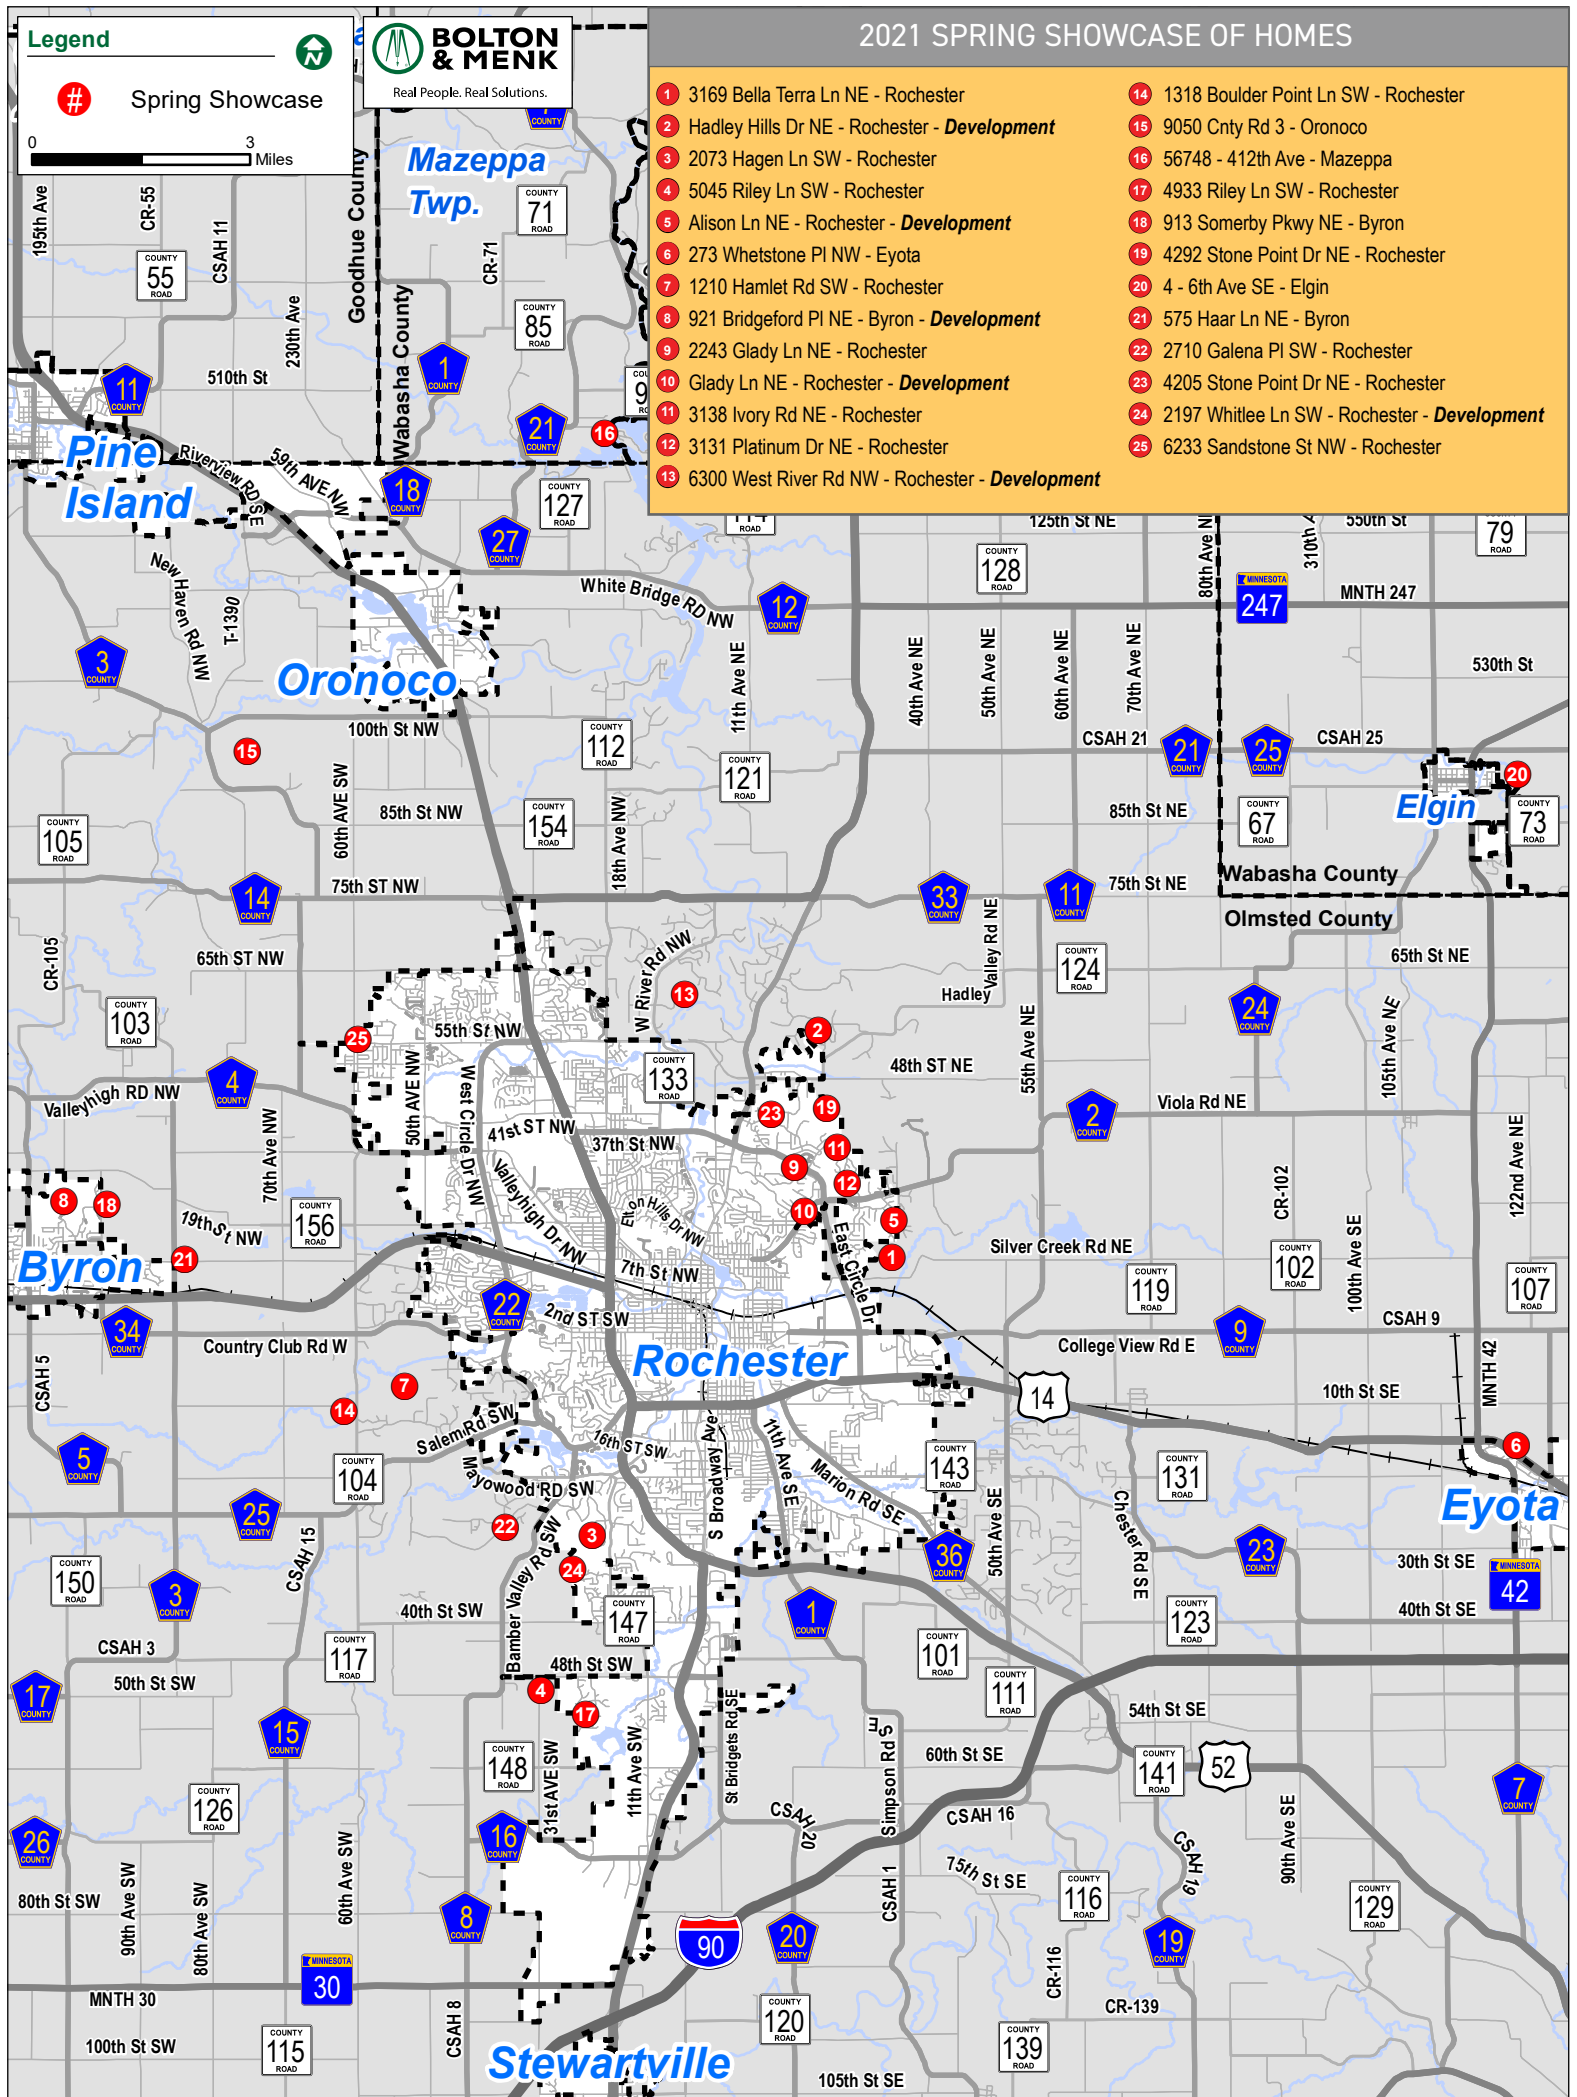

# 2021 SPRING SHOWCASE OF HOMES MAP

# NORTHWEST ROCHESTER & BYRON

# NORTHEAST ROCHESTER, ELGIN & EYOTA

# SOUTHWEST ROCHESTER